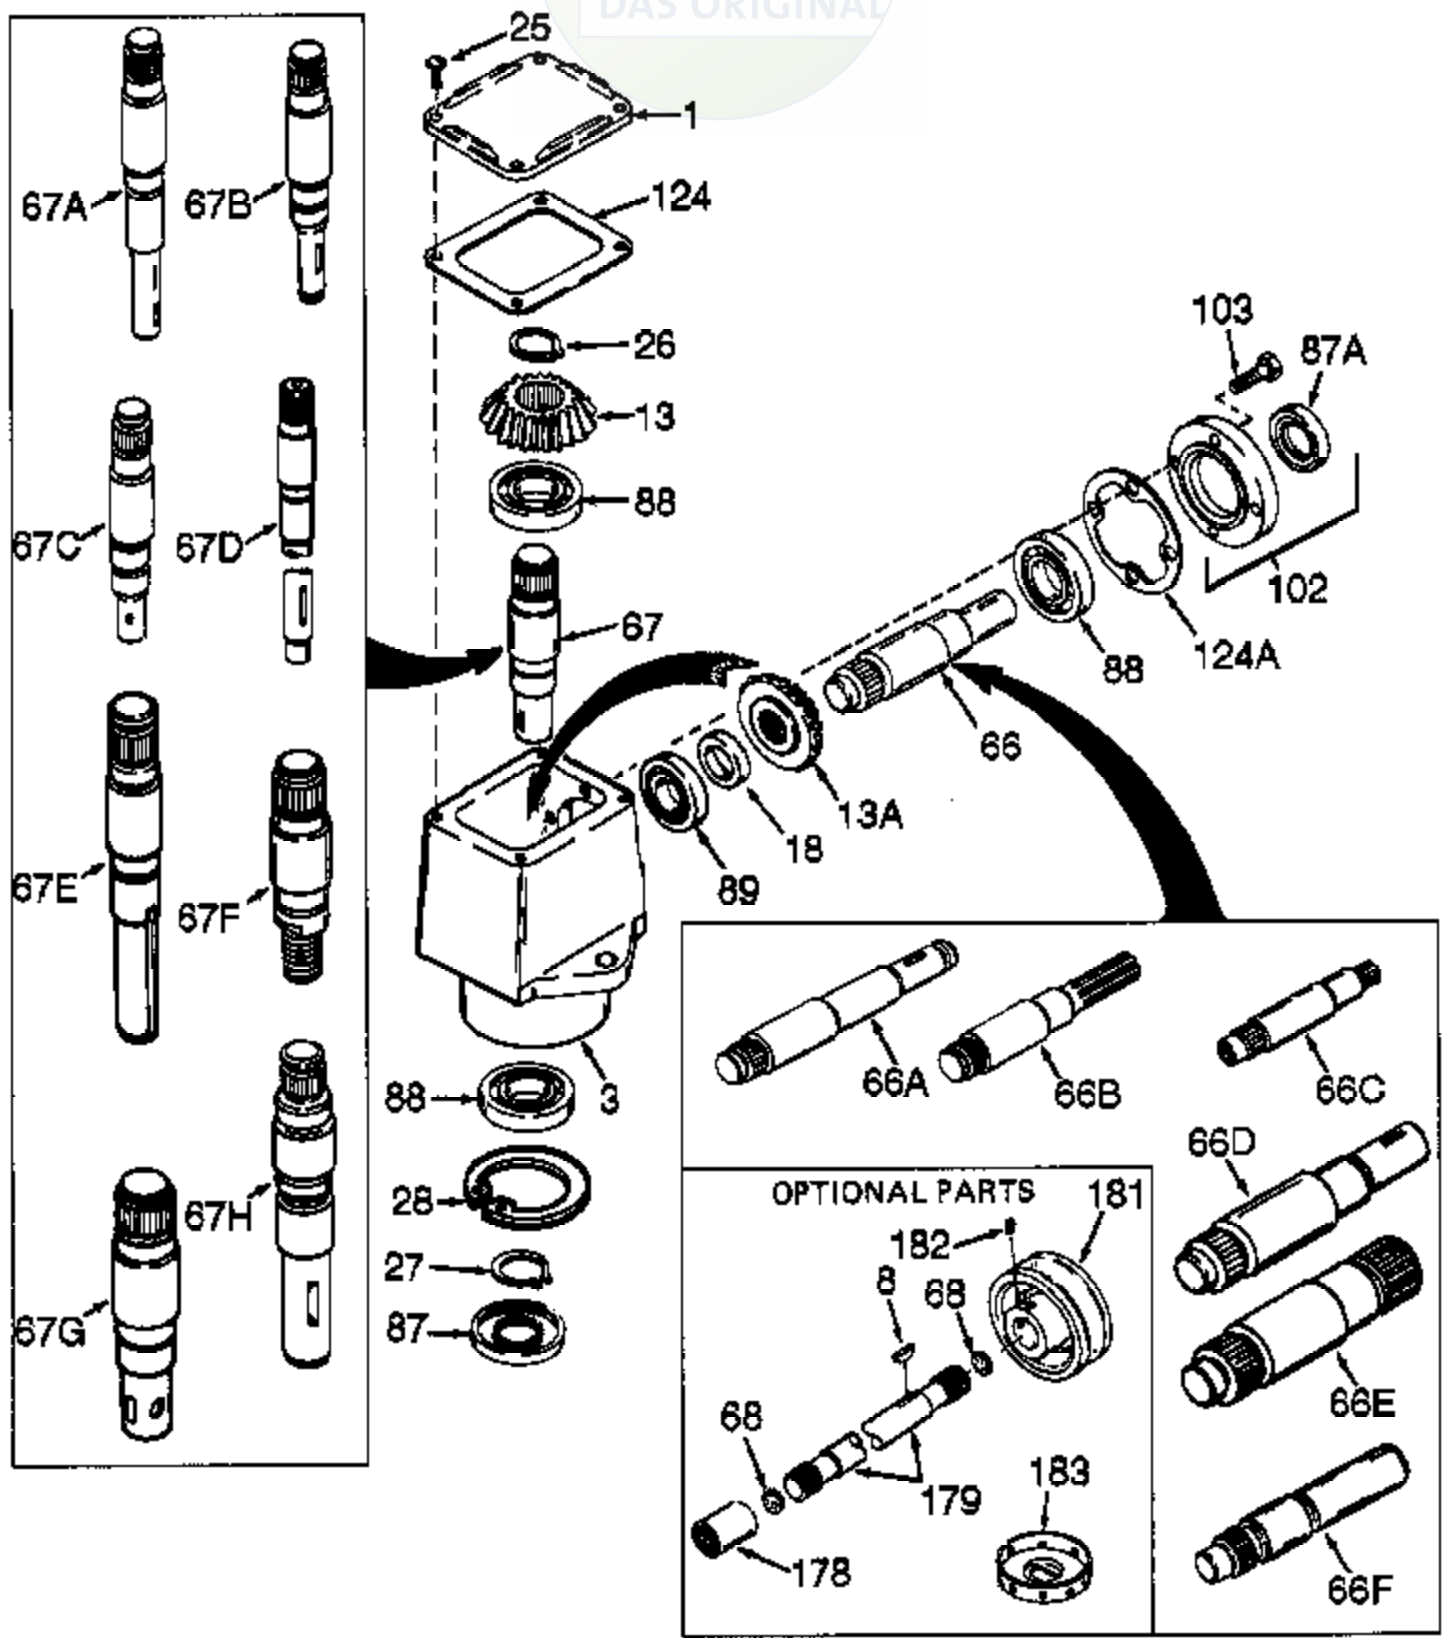

ILLUSTRATION SHOWS TYPICAL PARTS ONLY. ORDER BY PART NUMBER. PARTS NOT LISTED ARE SUPPLIED BY OEM.

Ref #	Part Number	Qty	Description
1	772035		Left Hand Cover
3	770026A		Right Angle Drive Housing
8	792057		Key (With lug extensions)
8	792047		Woodruff Key #9
13A	778046		Miter Gear (22 teeth)(7/8" ID)
13	778046		Miter Gear (22 teeth)(7/8" ID)
25	792025		Screw, 10-24 x 1/2"
26	788018		Snap Ring
27	788019		Snap Ring
66	776152		Input Shaft (5.015" long)
67	776180		Output Shaft (6-1/32" long)
68	788039		Felt Disc
87	788029		Oil Seal
87A	788031	Peerless	Oil Seal
88	780034		Ball Bearing
89	780024		Ball Bearing
102	786029		Retainer Cap & Seal (Incl. 87A & 103)
103	792026		Screw, 1/4-20 x 7/8"
124A	788030B		Cap Gasket
124	788028		Cover Gasket
177A	XXXXX		(Not included with head assembly.)
177	XXXXX		THE FOLLOWING ARE OPTIONAL PARTS:
178	786028		Coupling (1-1/2" long)
178	786031		Coupling (1-5/16" long)
179	XXXXX		Input Connector Shaft
181	786030		Sheave (3-1/4" Dia.)
181	786059		Sheave (4" Dia.)
182	792027		Set Screw, 5/16-24 x 1/4
183	786044		Shield

RAD-3283-PEI Page 2 of 2